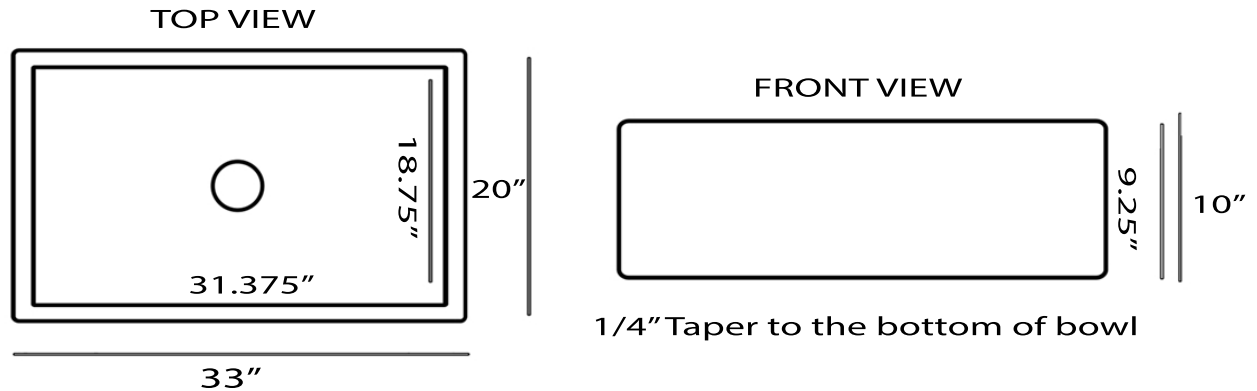

Vineyard Collection  
Premium Fireclay Farmhouse Apron Sink

MODEL:  
**FCFS3320S-MB-WAVES**

Overall Dimensions	Large Bowl	Apron Height	Bowl Depth	Drain Dimensions
33 x 20 x 10"	31.375" x 18.75"	10"	9.25"	3.5" Opening